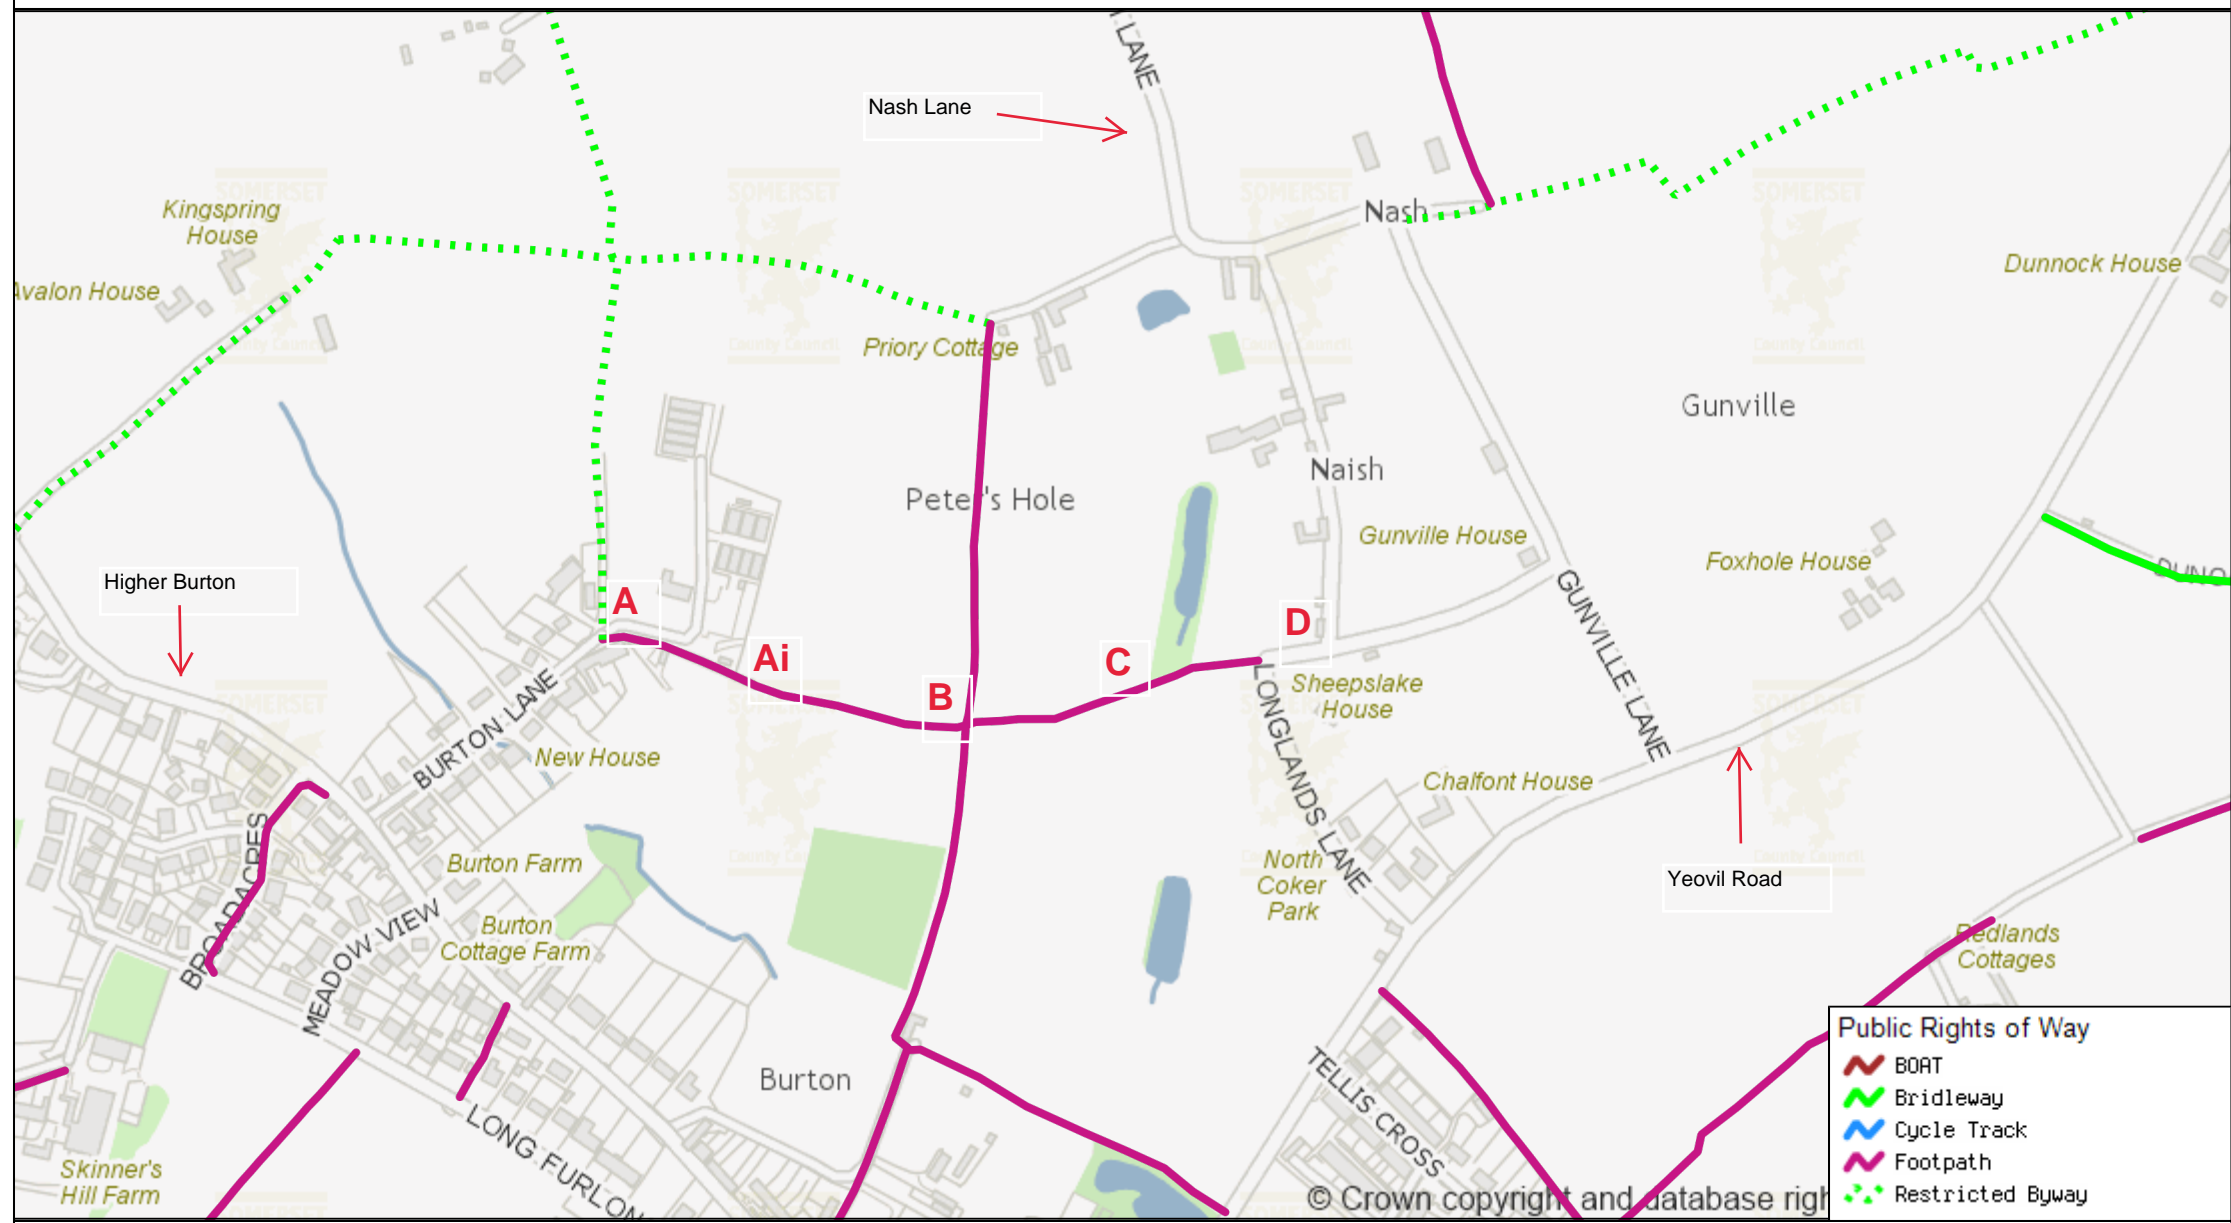

Appendix 3: Wider Area Route Plan

WWW.SOMERSET.GOV.UK

Somerset
 County Council
 County Hall
 Taunton
 TA1 4DY
 0300 123 2224

Scale:1:5000
 Centre:353862, 113656
 Date produced:2020-12-23
 13:27:23

© Crown copyright and database rights 2019 OS 100038382. You are granted a non-exclusive, royalty free, revocable licence solely to view the Licensed Data for non-commercial purposes for the period during which Somerset County Council makes it available. You are not permitted to copy, sub-license, distribute, sell or otherwise make available the Licensed Data to third parties in any form. Third party rights to enforce the terms of this licence shall be reserved to OS.